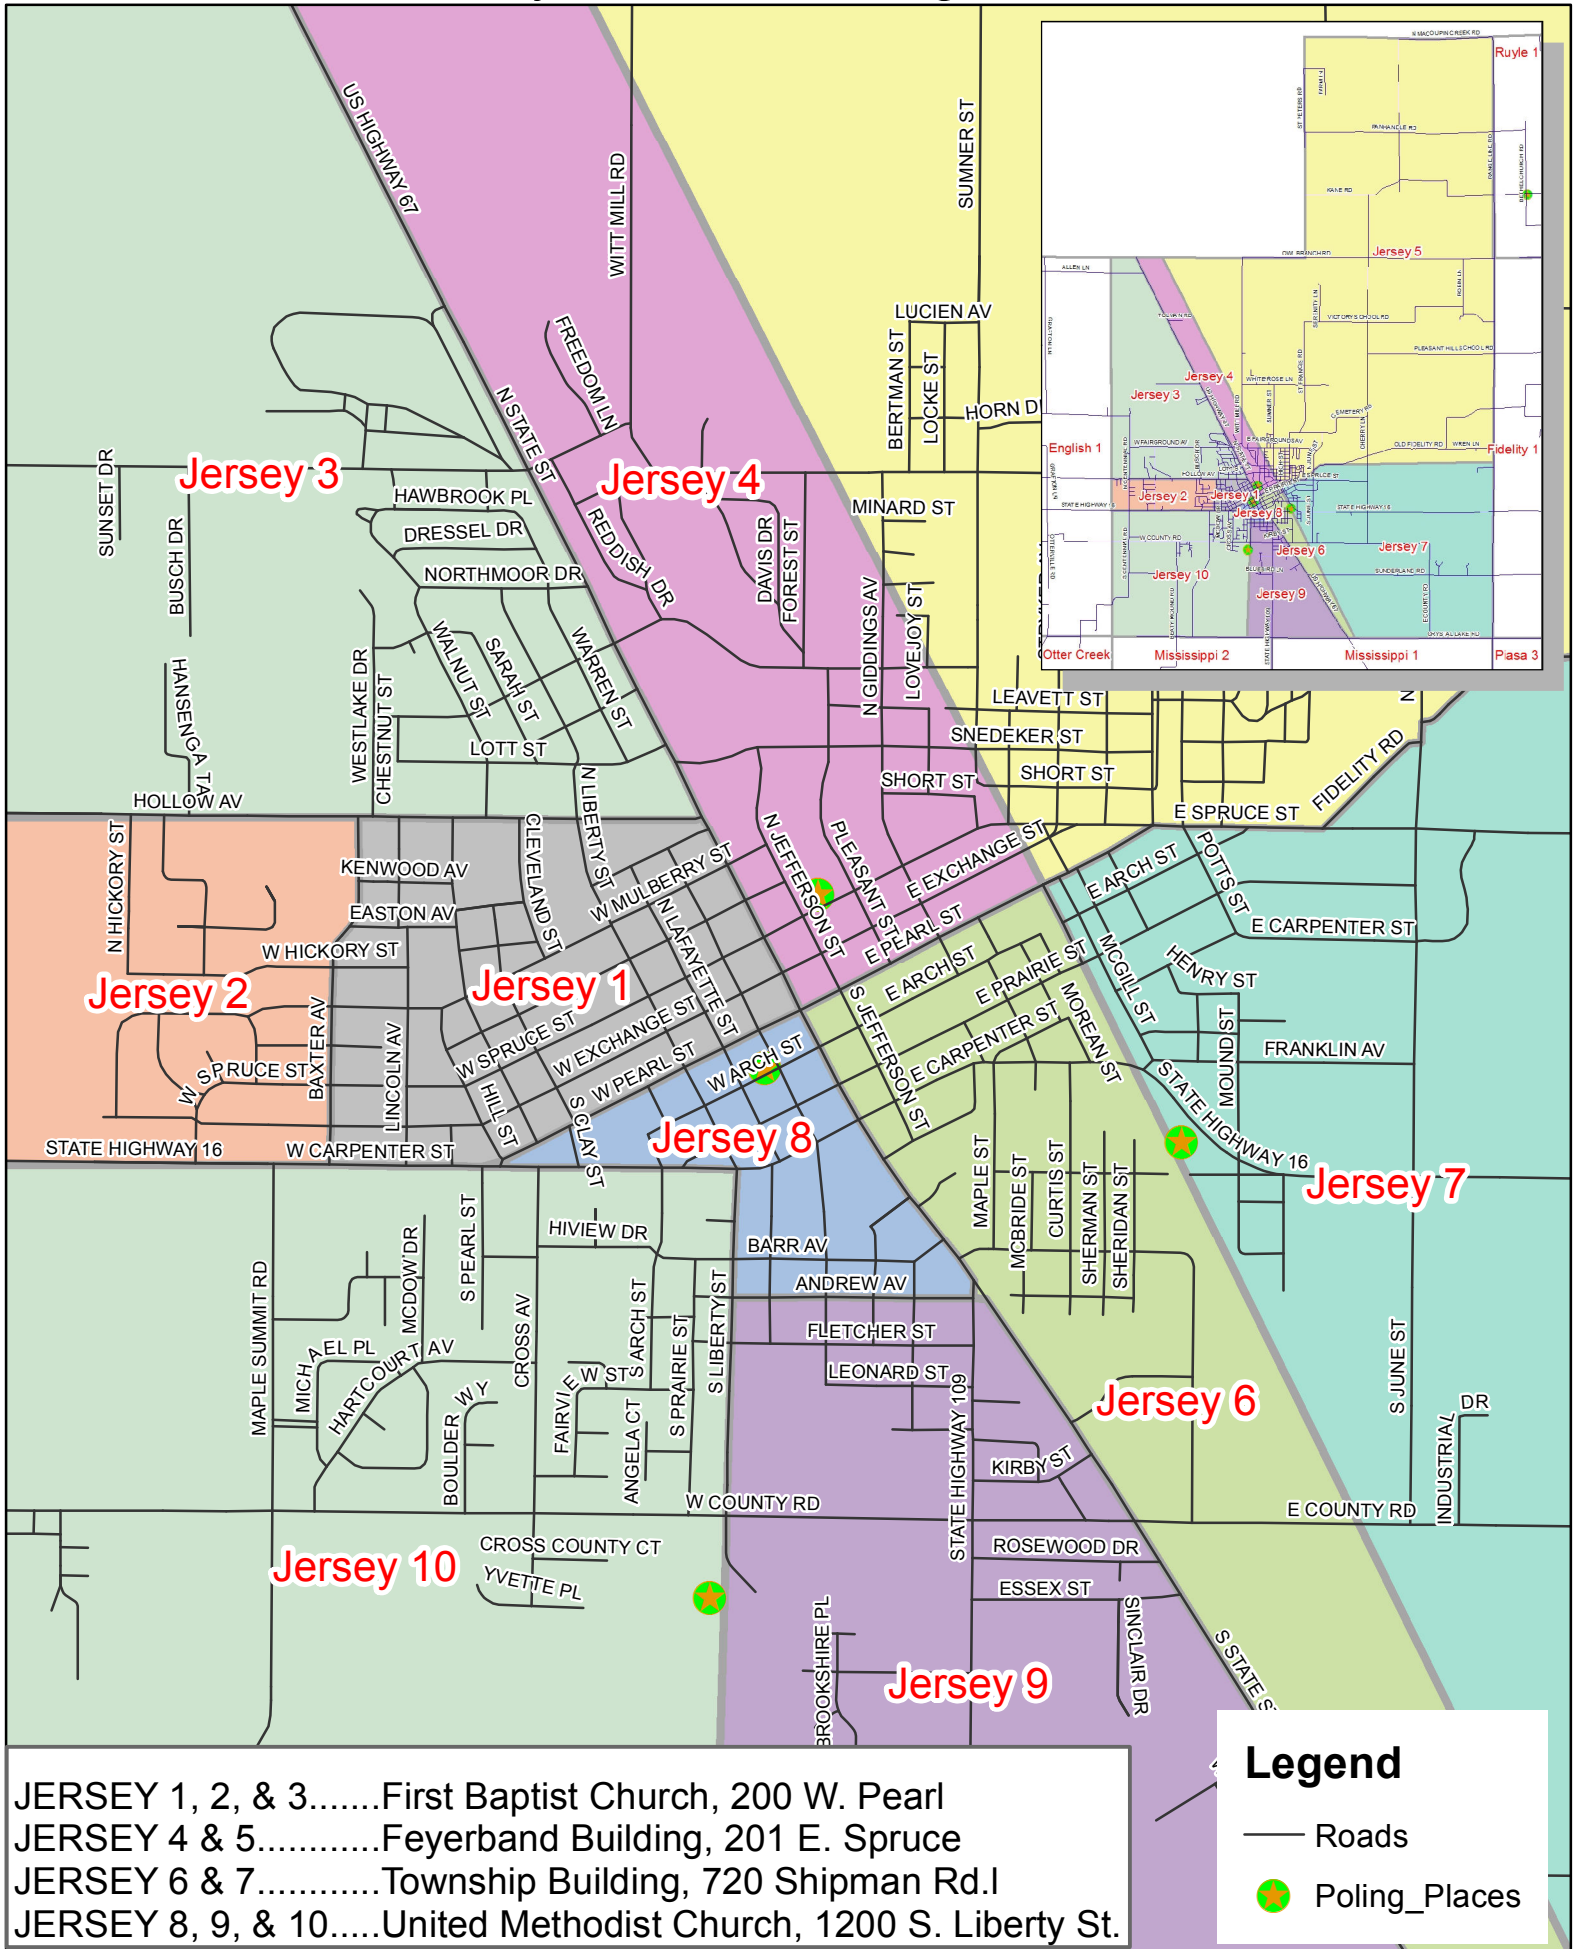

Jersey Precinct Polling Places

JERSEY 1, 2, & 3.....First Baptist Church, 200 W. Pearl
 JERSEY 4 & 5.....Feyerband Building, 201 E. Spruce
 JERSEY 6 & 7.....Township Building, 720 Shipman Rd.
 JERSEY 8, 9, & 10.....United Methodist Church, 1200 S. Liberty St.

Legend

- Roads
- ★ Poling_Places